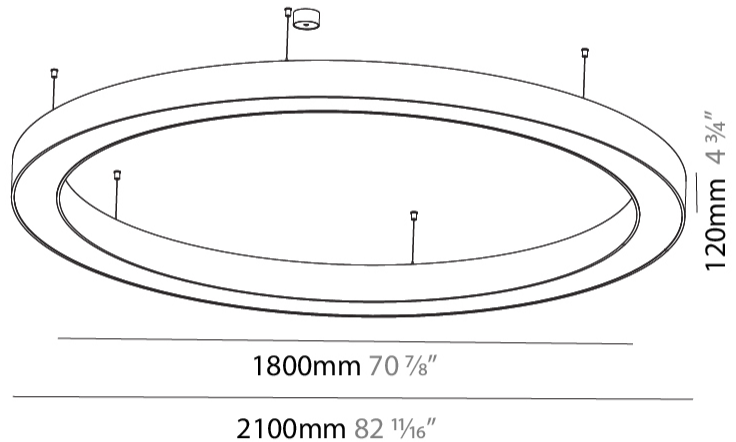

GENERAL

Series: Glorious
Subseries: Glorious
Brand: Prolicht
Division: Architectural
Mounting Type: Suspension
Mounting Location: Ceiling
Subcategory: Ambient

PHYSICAL

Shape: Round
Diameter (mm): 2100
Diameter (in): 82 11/16
Height (mm): 120
Height (in): 4 3/4
Max. Overall Height (mm): 2120
Max. Overall Height (in): 83 7/16
Light Distribution: Direct / Indirect
Weight (kg): 26.817
Weight (lbs): 59.12
Diffuser: PMMA - Opal
Fixture Finish: SSR / BKV / CWI / CRY / HAB / UFT / ITA / RUA / FTG / MYG / LOD / PUS / FRO / FUP / KIA / POP / BLS / SPG / MEY / GOH / GUM / CHC / COM / ABZ / JAG / OBR / MOS / ROR
Fixture Material: Aluminum

ELECTRICAL

Lamp Type: LED (Zhaga Standard)
Input Wattage (W): 165
Total Output Wattage (W): 132 / 105.6 (3500K)
Dimming: Non-Dimming / Phase Dimming (120Vac only) / 0-10V Dimming
Driver Included: Yes
Driver Location: Integrated
Driver Type: Constant Current - 120 / 277Vac
Driver Class: Class 2
Input Voltage (V): 120 - 277
Constant Current (MA): 350 / 700/600 (3500K)

LED

Color Temperature (°K): 3000 / 3500 / 4000
Max. Delivered Lumen (lm): 9690 / 10035 / 10240 Direct / 7670 / 7938 / 8100 Indirect
CRI: >80 CRI
Efficiency (%): 70
Lamp Life (hrs): 50000

OPTICAL

RATINGS AND CERTIFICATIONS

Certified By: Certified for North American Standards
IP rating: IP20