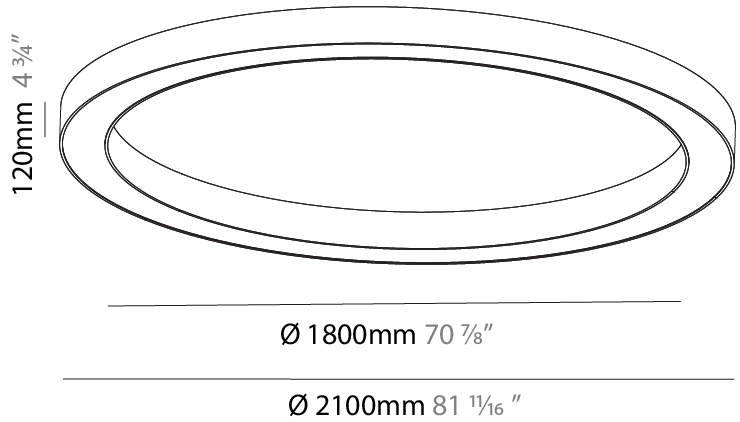

1. To build a product code in our configurator select the specify button on the base model # product page
2. To build a manual product code on this datasheet choose from the options listed below in blue font and add the suffix to the base model #

GENERAL

Series: Glorious
Subseries: Glorious
Brand: Prolicht
Division: Architectural
Mounting Type: Surface
Mounting Location: Ceiling
Subcategory: Ambient

PHYSICAL

Shape: Round
Diameter (mm): 2100
Diameter (in): 82 ¹¹/₁₆
Height (mm): 120
Height (in): 4 ³/₄
Light Distribution: Direct
Weight (kg): 25.133
Weight (lbs): 55.29
Diffuser: PMMA - Opal
Fixture Finish: SSR / BKV / CWI / CRY / HAB / UFT / ITA / RUA / FTG / MYG / LOD / PUS / FRO / FUP / KIA / POP / BLS / SPG / MEY / GOH / GUM / CHC / COM / ABZ / JAG / OBR / MOS / ROR
Fixture Material: Aluminum

ELECTRICAL

Lamp Type: LED (Zhaga Standard)
Input Wattage (W): 101
Total Output Wattage (W): 84 / 67.2 (3500K)
Dimming: Non-Dimming / Phase Dimming (120Vac only) / 0-10V Dimming
Driver Included: Yes
Driver Location: Integrated
Driver Type: Constant Current - 120 / 277Vac
Driver Class: Class 2
Input Voltage (V): 120 - 277
Constant Current (mA): 350 / 700 (3500K)

LED

Color Temperature (°K): 3000 / 3500 / 4000
Max. Delivered Lumen (lm): 9690 / 10035 / 10240
CRI: >80 CRI
Efficiency (%): 65
Lamp Life (hrs): 50000

OPTICAL

RATINGS AND CERTIFICATIONS

Certified By: Certified for North American Standards
IP rating: IP20